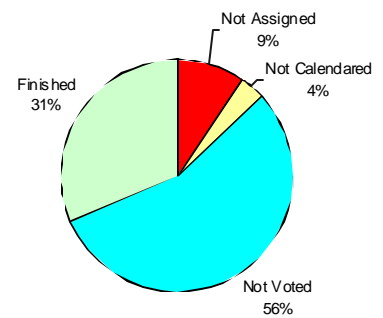

Higher Education

Independent Commissions

Local Church

TOTAL PETITIONS

Data as of May 9, 6:00 p.m.