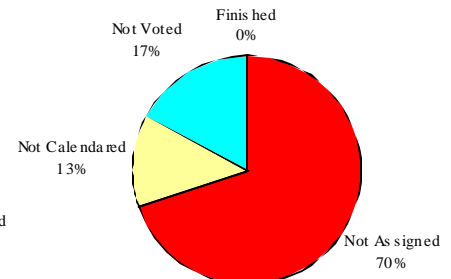

Higher Education

Independent Commissions

Local Church

TOTAL PETITIONS

Data as of May 6, 6:00 p.m.

Charts Created by Tom Baker and Richard Street