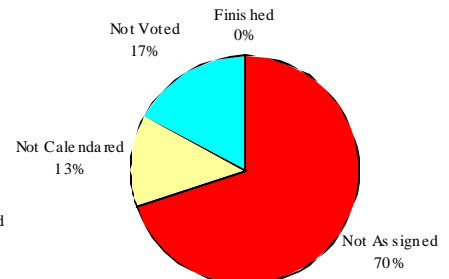

Higher Education

Independent Commissions

Local Church

TOTAL PETITIONS

Data as of May 6, 6:00 p.m.

Charts Created by Tom Baker and Richard Street